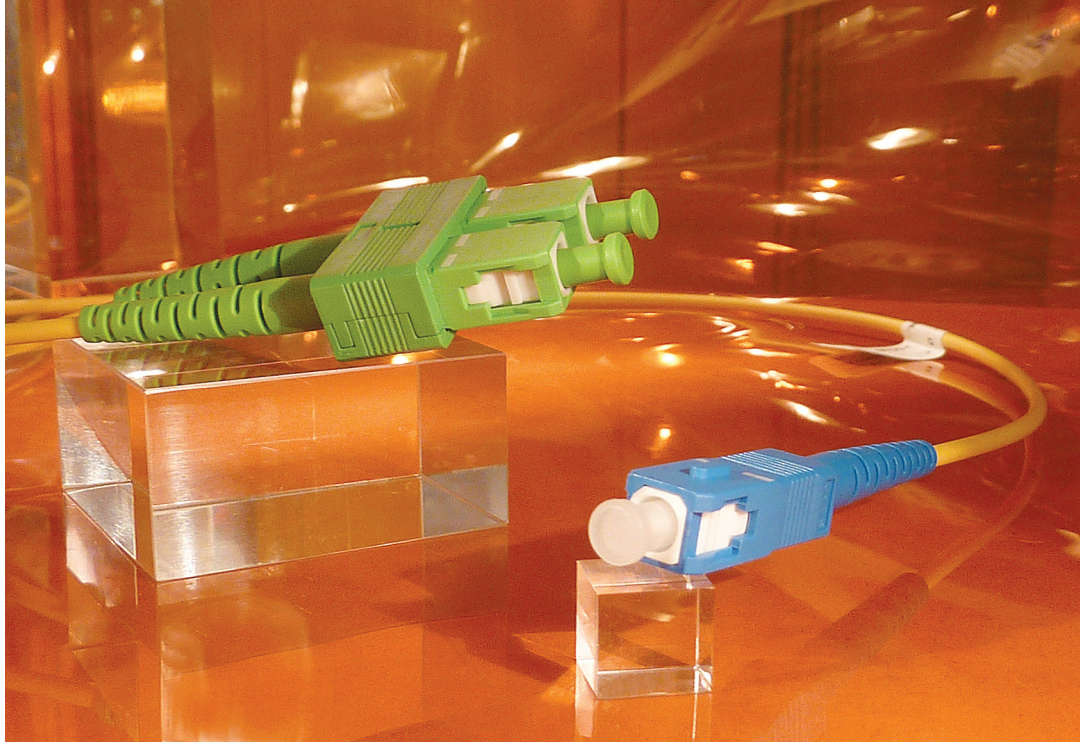

For a complete connector overview visit our website www.foc-fo.com.

Connectors ▶

SC-Simplex & SC-Duplex

SC connectors are among the most widely used optical connector systems in the world. Due to their good mechanical properties they achieve excellent optical measurement values.

Material

Connector	plastic
Adapter	plastic housing with split and floating zirconia alignment sleeve
Ferrule	zirconia
Dust Cap	plastic

Standards

- SC-PC: NTT-SC, CECC 86 260, IEC 61754-4
- SC-APC: IEC 61754-4

Design

Connectors:

- SC-Simplex and SC-Duplex

Adapters:

- SC-Simplex and SC-Duplex
- with/without self-closing dust cap
- Standard delivery: screw mounting
- Optional delivery: quick-mounting

Colour coding: